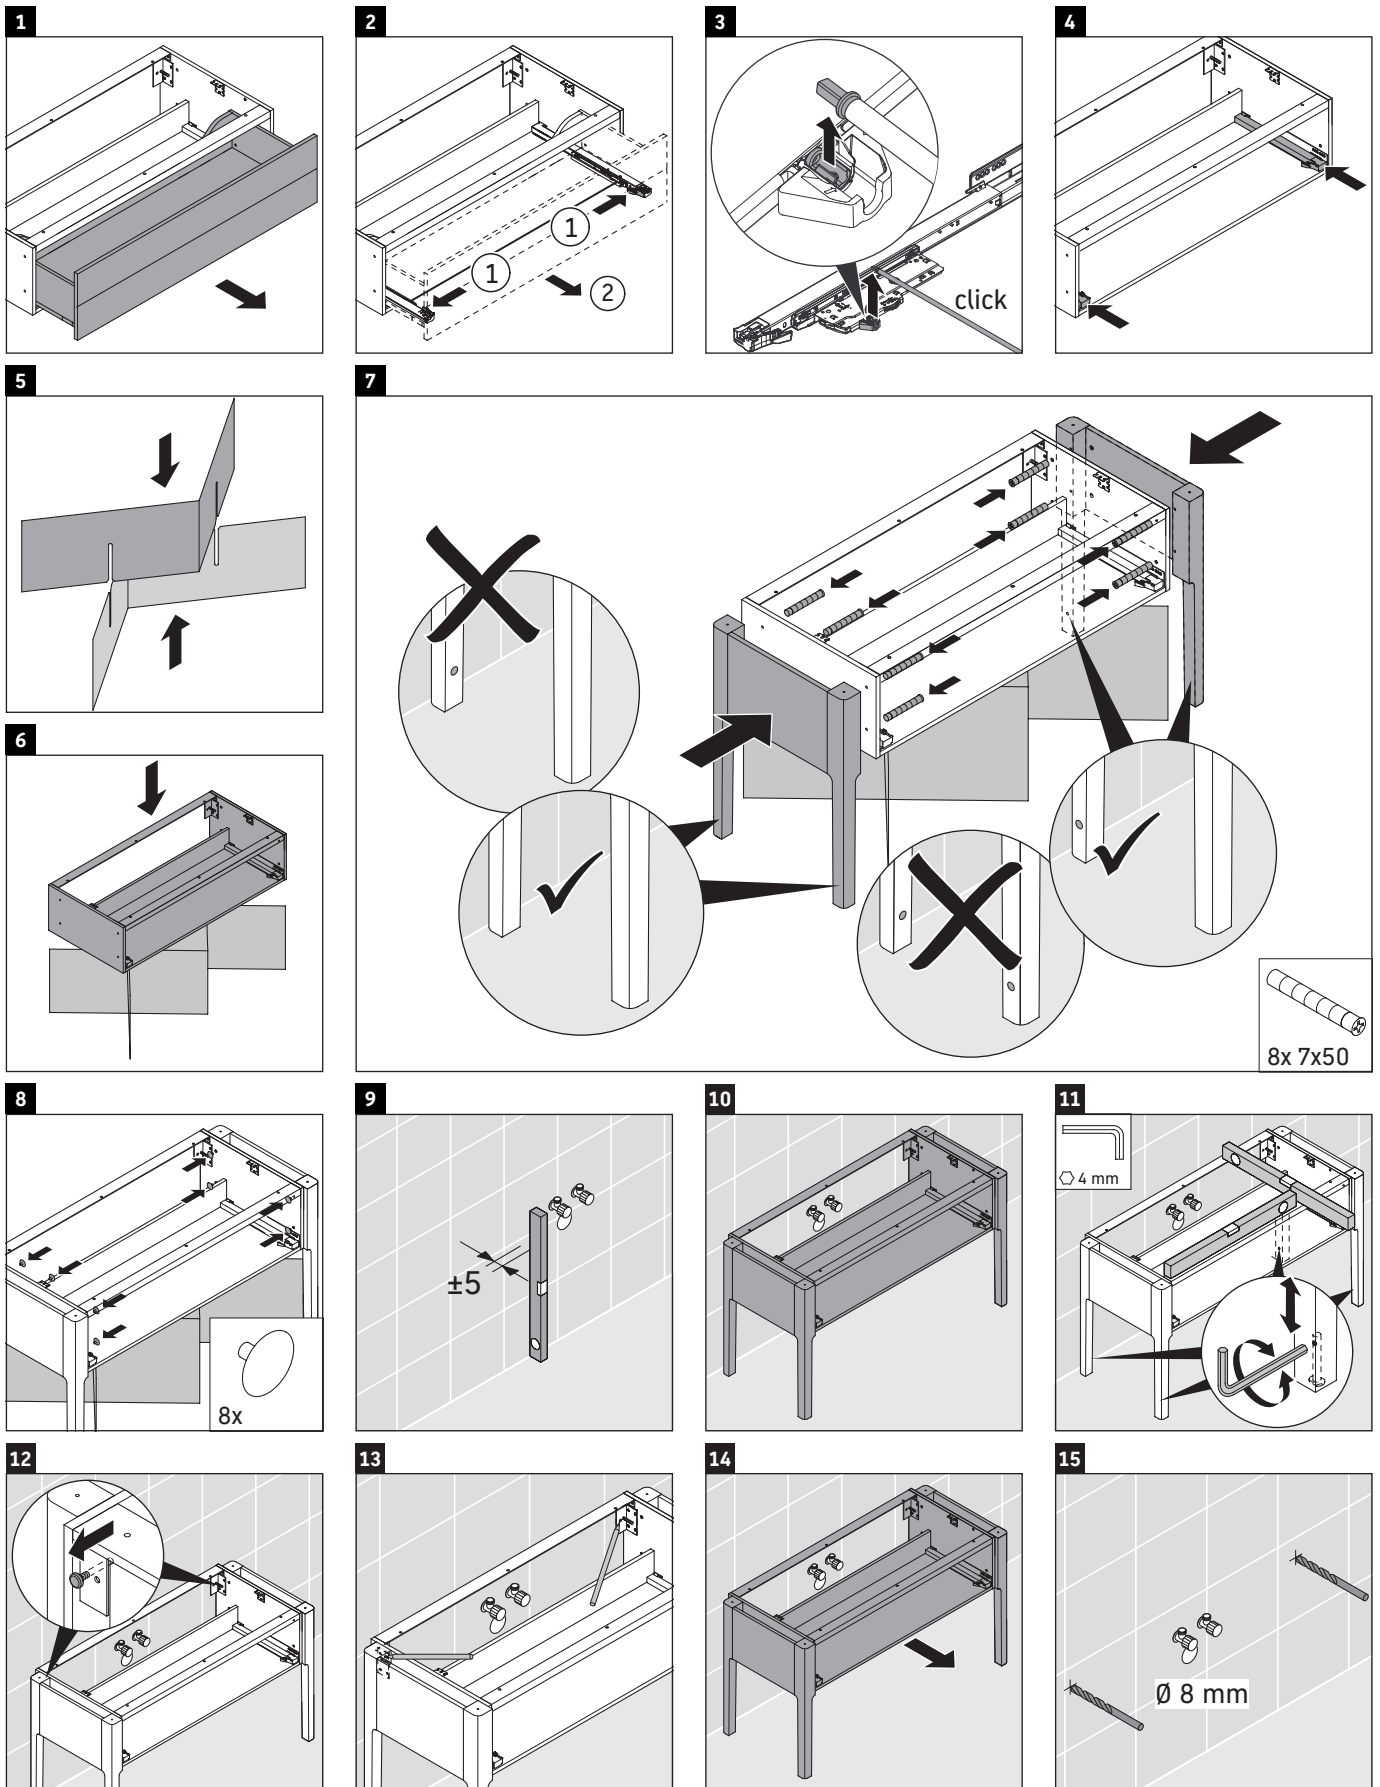

Duravit AG, Werderstr. 36, 78132 Hornberg, Germany, Phone +49 78 33 700, Fax +49 78 33 70 289, info@duravit.de, www.duravit.de