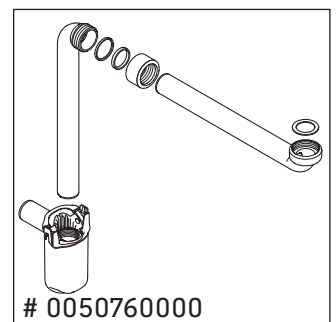

Luv

LU 9561

Mounting instructions

D	20 mm	25 mm
X	620 mm	615 mm
Y	570 mm	565 mm

Follow all other installation instructions!

Instructions for use

The bathroom furniture range complies with the standards and guidelines applicable at the time of delivery and is designed for use in bathrooms. Direct contact with water should be avoided, for example, when showering.