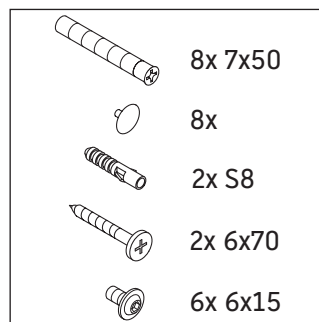

Luv

LU 9561

Mounting instructions

D	20 mm	25 mm
X	620 mm	615 mm
Y	570 mm	565 mm

Follow all other installation instructions!

Instructions for use

The bathroom furniture range complies with the standards and guidelines applicable at the time of delivery and is designed for use in bathrooms. Direct contact with water should be avoided, for example, when showering.