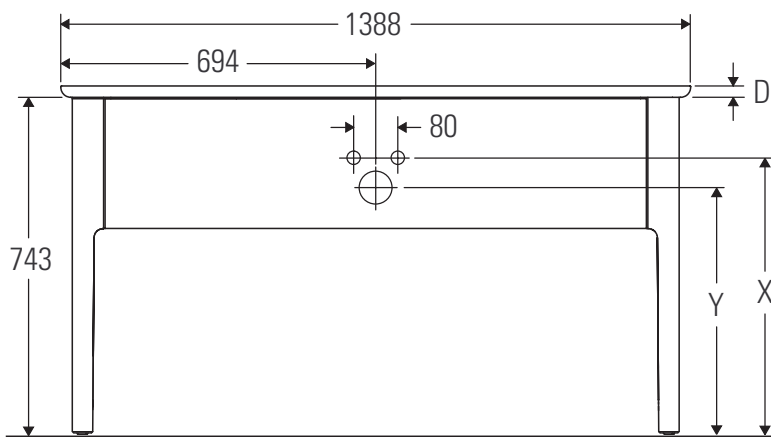

Luv

LU 9561

Mounting instructions

D	20 mm	25 mm
X	620 mm	615 mm
Y	570 mm	565 mm

Follow all other installation instructions!

Instructions for use

The bathroom furniture range complies with the standards and guidelines applicable at the time of delivery and is designed for use in bathrooms. Direct contact with water should be avoided, for example, when showering.